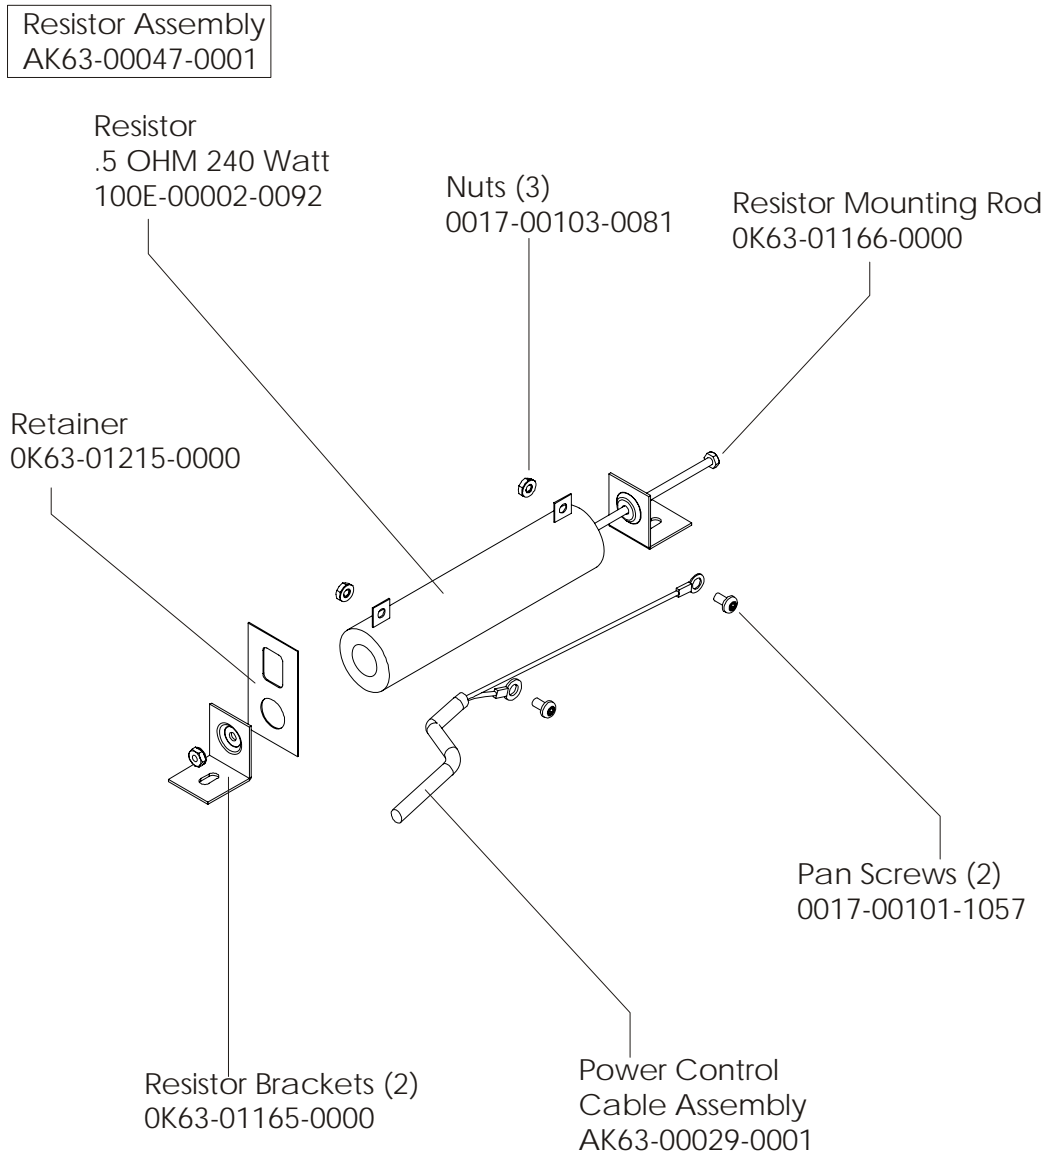

Alternator w/Pulley  
Ak63-00093-0000

CLASSIC UPRIGHT BIKE  
Crankshaft and Bearing Assembly

CLSC-0XXX-01  
S/N CLU100000 and up

Intermediate Shaft and  
Bearing Assembly Kit  
GK63-00002-0007

Retaining Ring  
0017-00100-0242

Clutch Assembly  
AK63-00026-0000

DELFIN Washers  
0017-00104-0455

Spacer

Left Seat Post Shroud  
OK63-01092-0010

Screw  
0017-00101-1741

Right Seat Post Shroud  
OK63-01092-0009

PCB Mounting Bracket Assembly  
AK63-00049-0000

Front Wheels  
AK63-00017-0001

**CABLE ASSEMBLY  
POWER CONTROL TO ALTERNATOR  
AK63-00029-0001**

**CONSOLE TO ACB CABLE  
AK63-00037-0002**

**LOWER CONSOLE  
CABLE  
AK63-00038-0000**

**CABLE ASSEMBLY  
AK63-00028-0001**

**LIFE PULSE EXTENSION  
AK63-00069-0000**